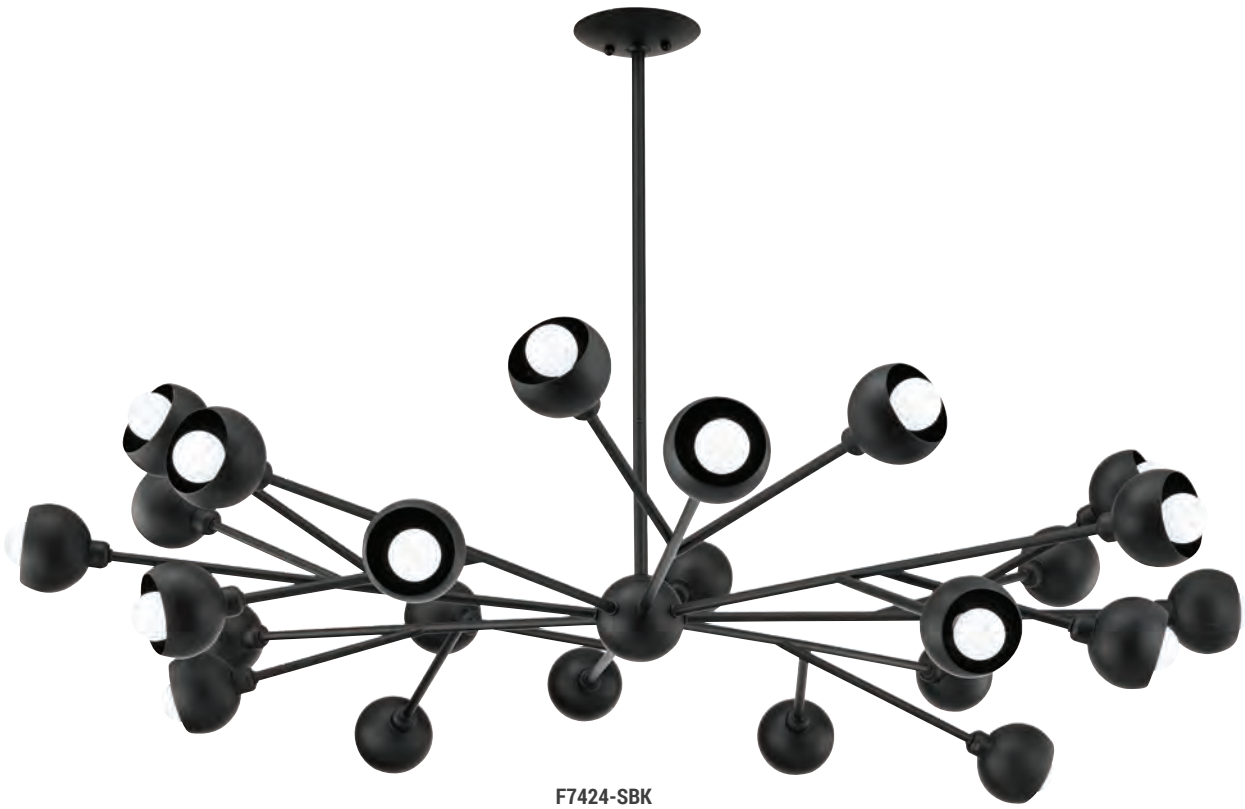

# Colt

ITEM	DIMENSIONS	CANOPY	BULBS	FINISHES
F7412	37"D x 14.25"Min H – 56.25"Max H	6"D	12 40 w/c Not Included G16.5 Recommended	Soft Black (SBK)
F7424	54.5"D x 15.75"Min H – 57.75"Max H	6"D	24 25 w/c Not Included G16.5 Recommended	