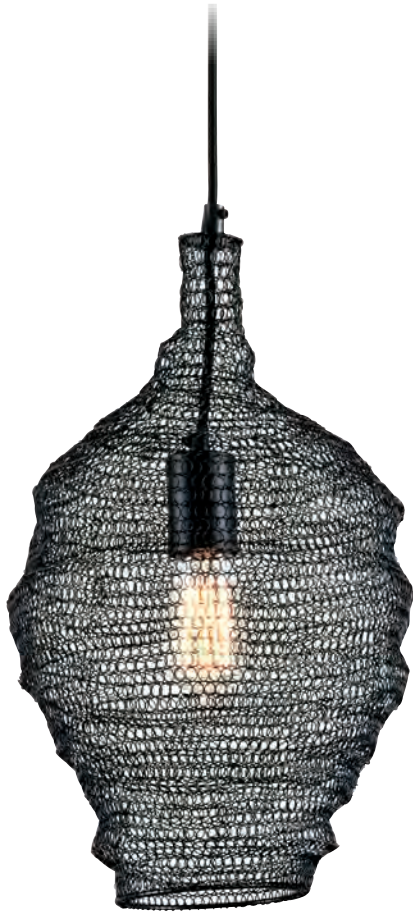

Wabi Sabi

F6775-SBK