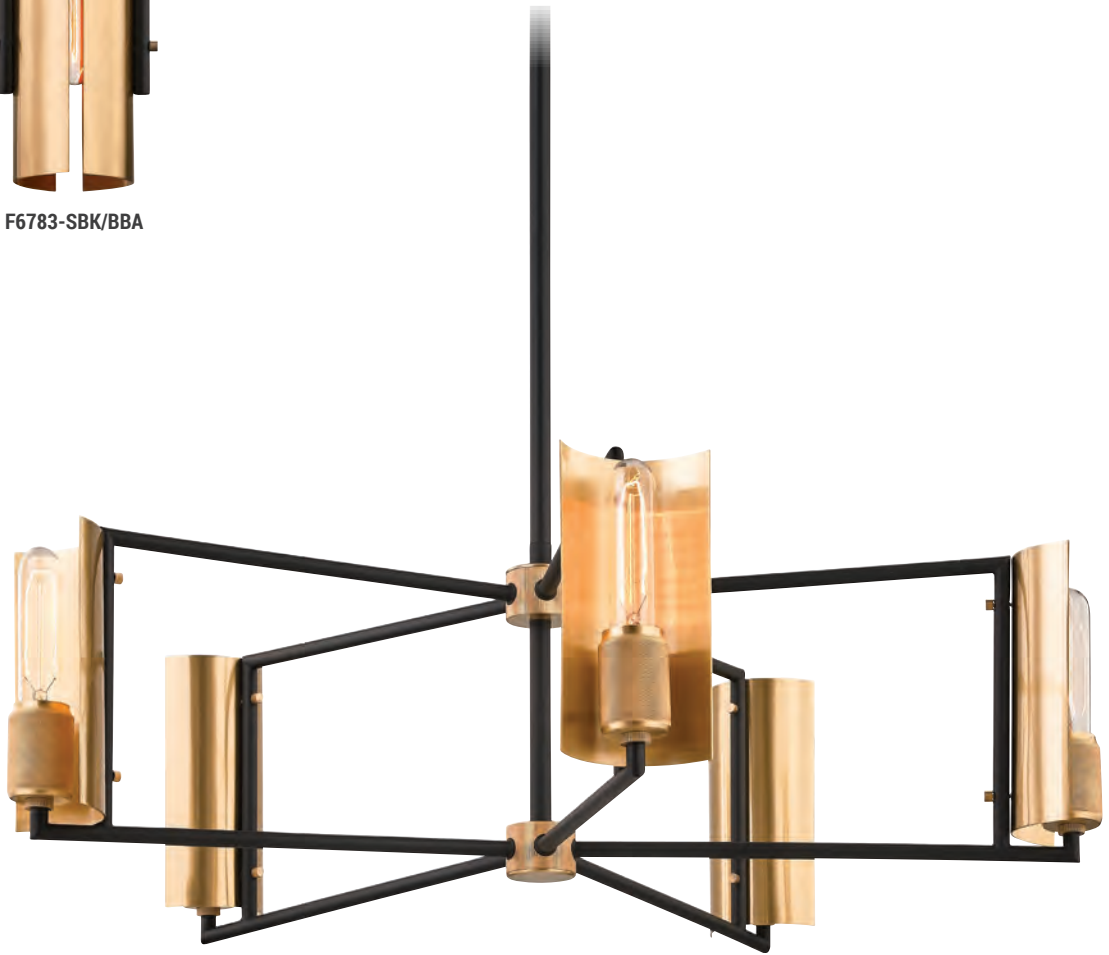

F6785-SBK/BBA

ITEM	DIMENSIONS	CANOPY	BULBS	FINISHES
F6783	4.75"W x 21"Min H – 63"Max H	5"D	1 60 w/m Not Included	Soft Black/Brushed Brass (SBK/BBA)
F6785	32"W x 16"Min H – 58"Max H	6"D	5 60 w/m Not Included	

Max H measurement includes (1) 6" stem, (2) 12" stems, (1) 18" stem and hang-straight canopy.