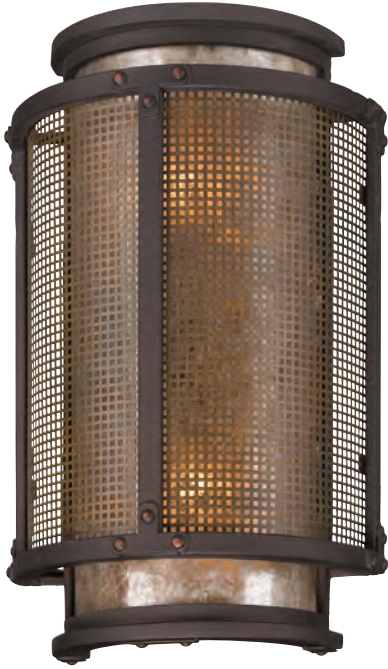

Copper Mountain

B3272-BRZ/SFB