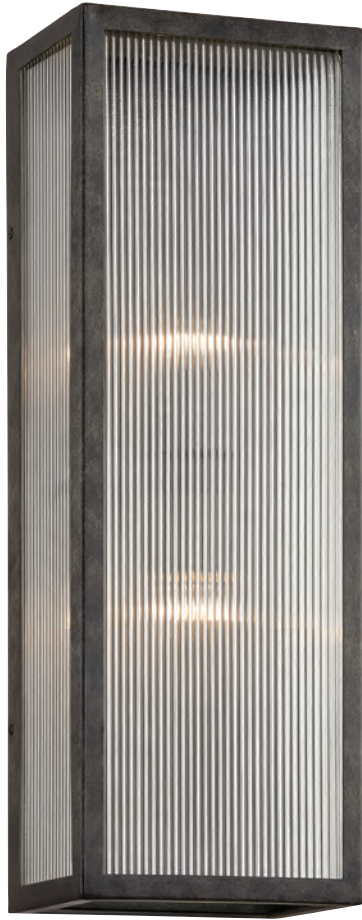

Tisoni

B7393-FRN