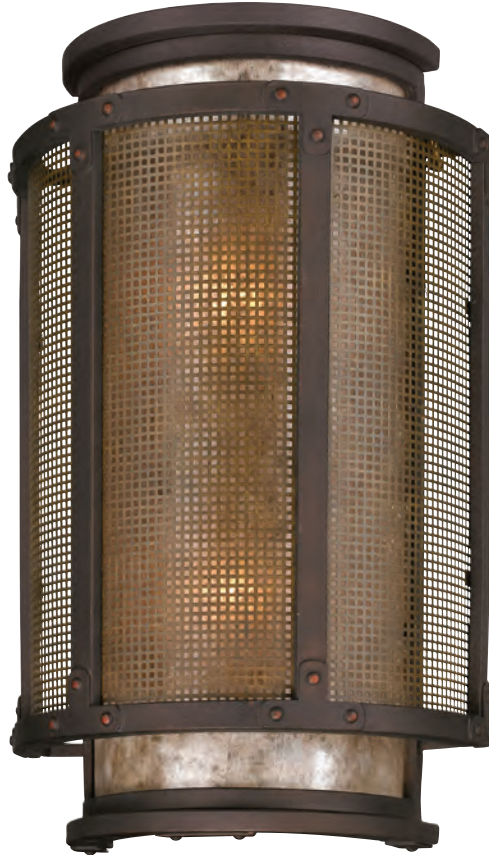

B3273-BRZ/SFB

ITEM	DIMENSIONS	TCD	BACKPLATE	DIFFUSER	BULBS	FINISHES
B3271	6.25"W x 10.5"H x 3.25"E	5.25"	4"W x 9.75"H	Silver Mica	1 60 w/c Not Included	Bronze/Soft Off Black (BRZ/SFB)
B3272	8.75"W x 14.25"H x 4.5"E	7.25"	4.75"W x 13.5"H	Silver Mica	2 40 w/c Not Included	
B3273	11.25"W x 18.25"H x 5.5"E	9.25"	6.25"W x 17.5"H	Silver Mica	2 60 w/m Not Included	

Hand-Worked Aluminum | UL listed for wet locations.