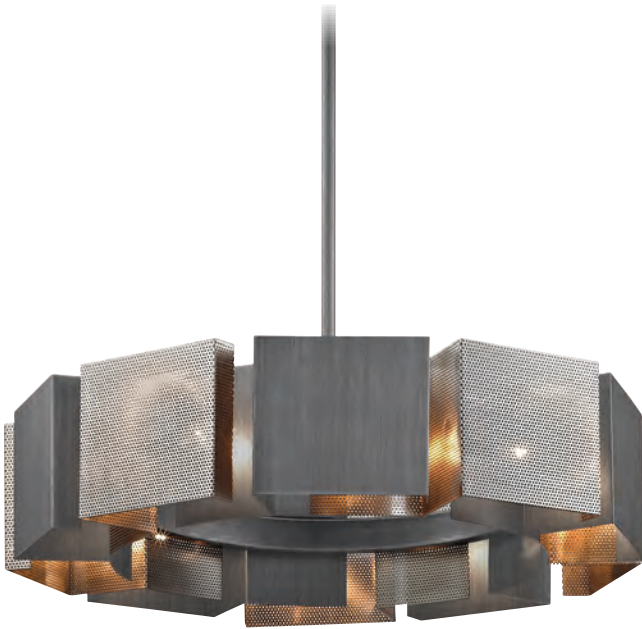

Impression

F6045-GRA/BN