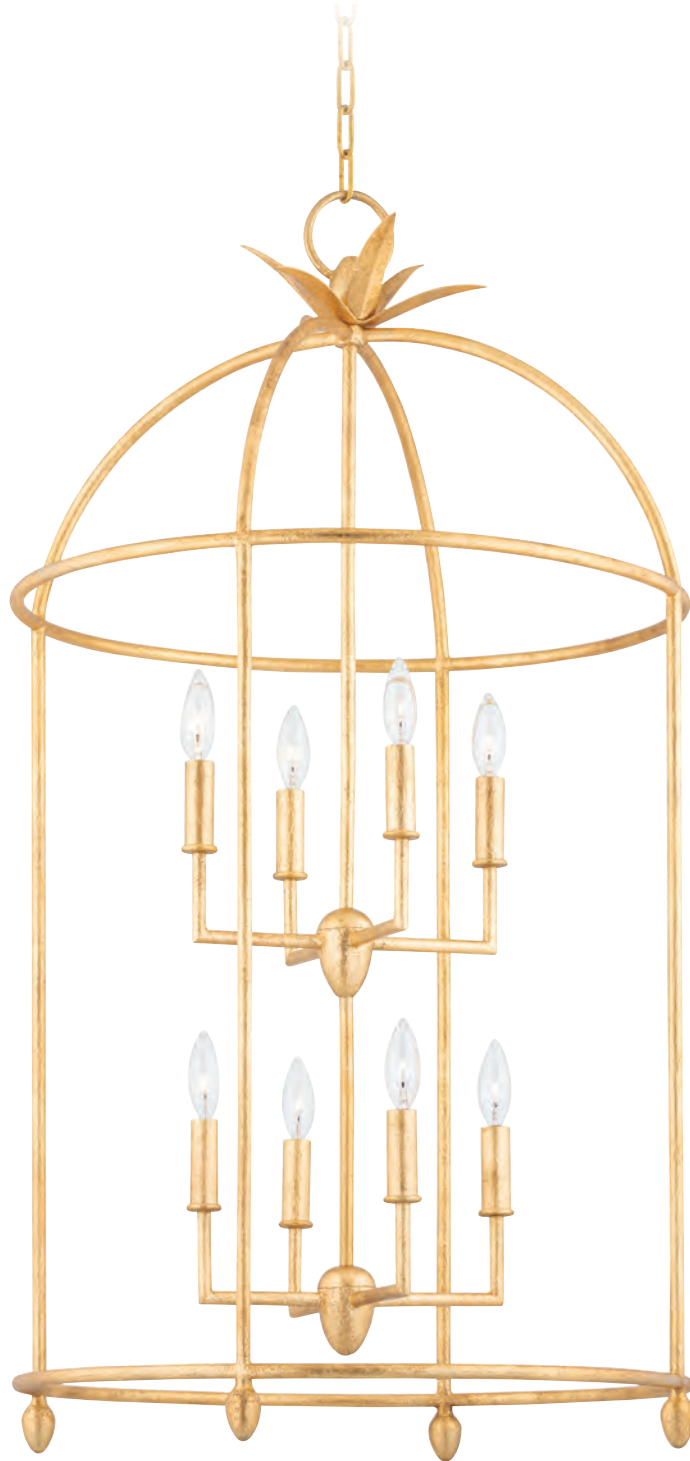

Brooks

F5724-VGL

ITEM	DIMENSIONS	CANOPY	BULBS	FINISHES
F5724	24"D x 42"H	6"D	8 60 w/c Not Included	Black Iron (BI) Vintage Gold Leaf (VGL)

Includes 5 feet of chain.