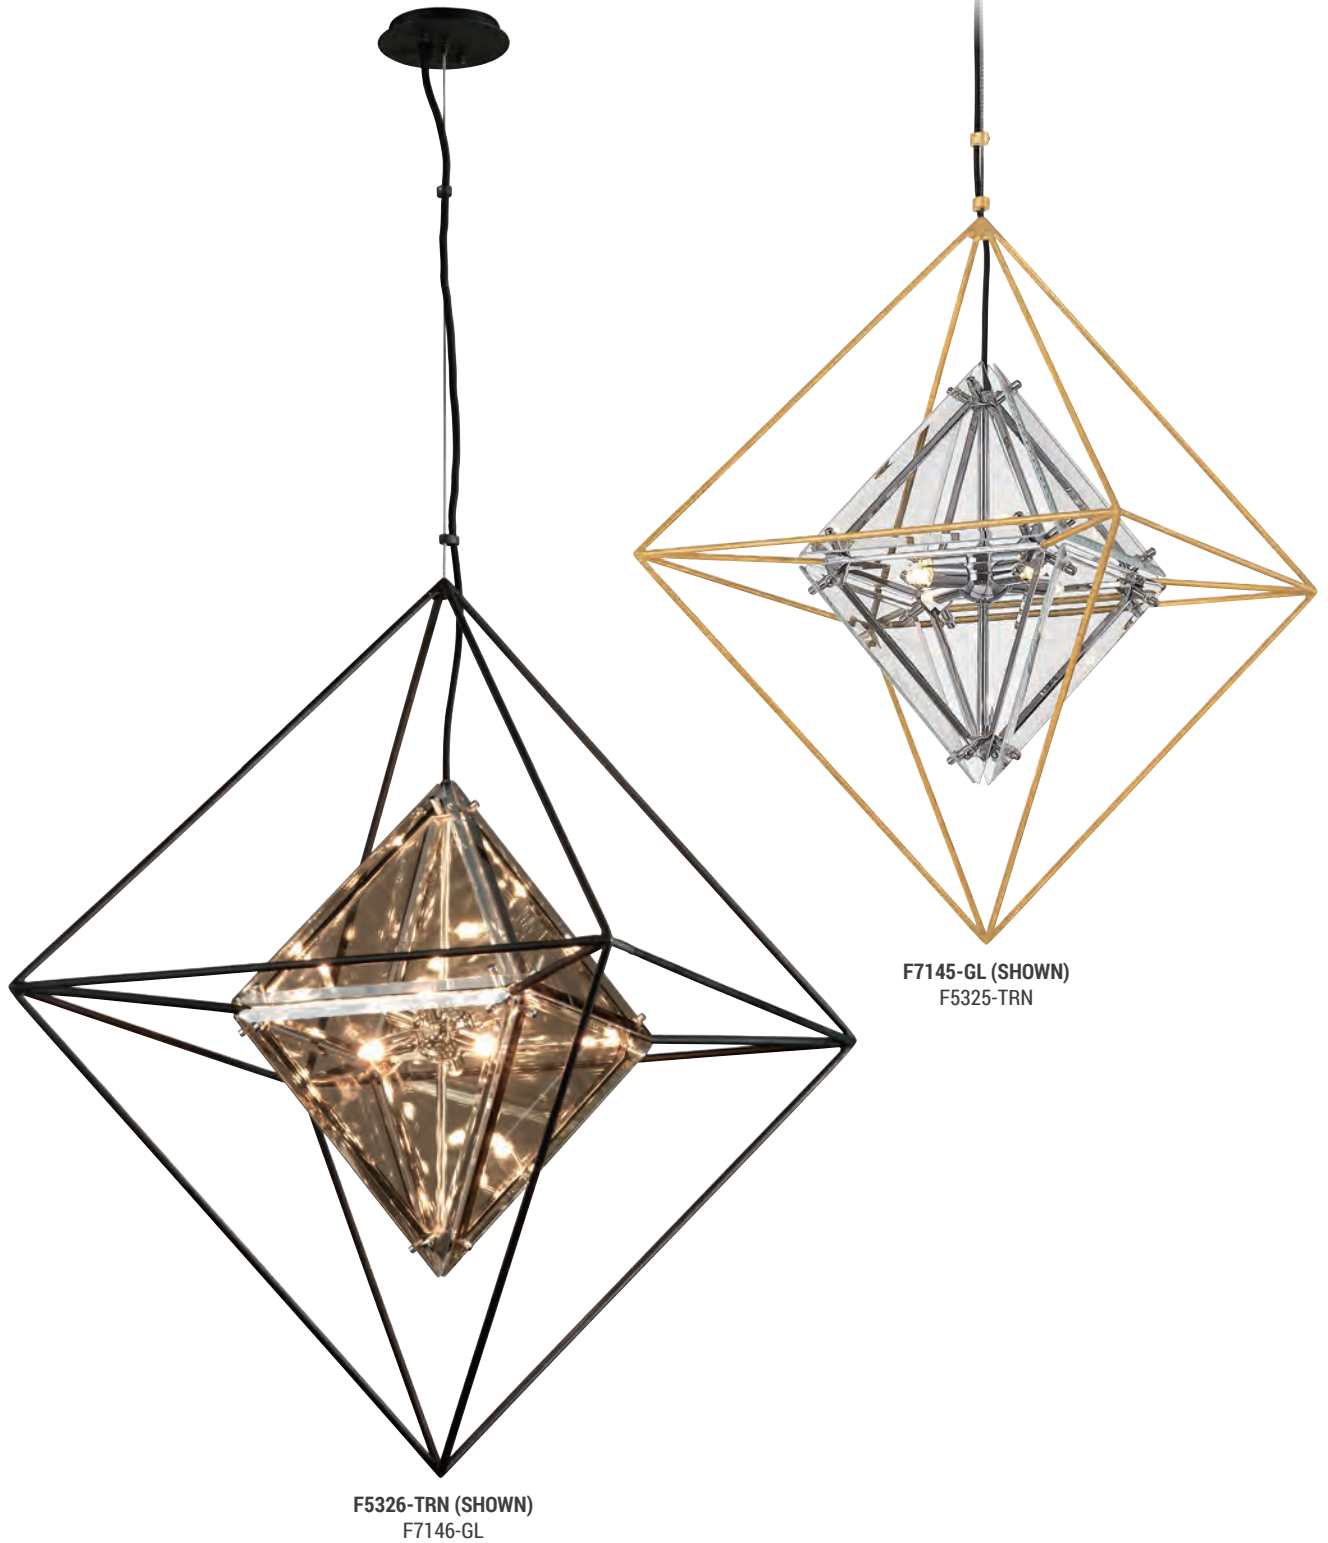

Epic

GOLD LEAF	TEXTURED IRON	DIMENSIONS	CANOPY	GLASS	BULBS
F7145-GL	F5325-TRN	18"W x 30"Min H – 135.5"Max H	5.25"D	GL – Clear | TRN – Topaz	4 40W Xenon G9 Included
F7146-GL	F5326-TRN	24"W x 38"Min H – 143"Max H	5.25"D	GL – Clear | TRN – Topaz	6 40W Xenon G9 Included

Includes 10 feet of aircraft cable.