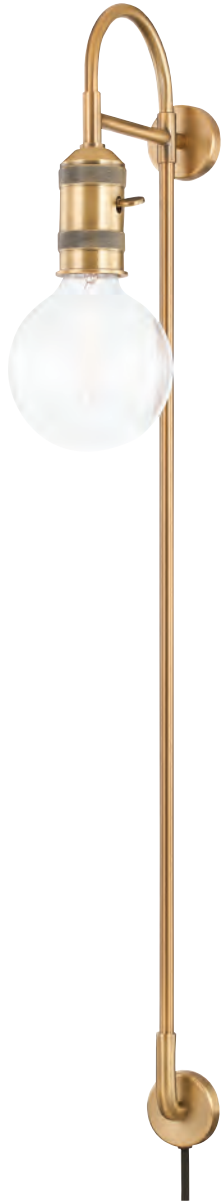

Dean

PTL8136-PBR

Miller

B7781-SBK

B7782-SBK

ITEM	DIMENSIONS	BACKPLATE	BULBS	FINISHES
PTL8136	5"W x 35.5"H x 9.25"E (With Bulb) 2.5"W x 35.5"H x 7.75"E (Without Bulb)	2.25"D	1 60 w/c Not Included Recommended BLB-60-G40	Patina Brass (PBR)
B7781	3.5"W x 54"H x 4.25"E	2.5"D	1 75 w/m Not Included BLB-75-T10-8.5 Recommended	Soft Black (SBK)
B7782	4.25"W x 26"H x 4.25"E	4.25"D	1 75 w/m Not Included BLB-75-T10-8.5 Recommended	