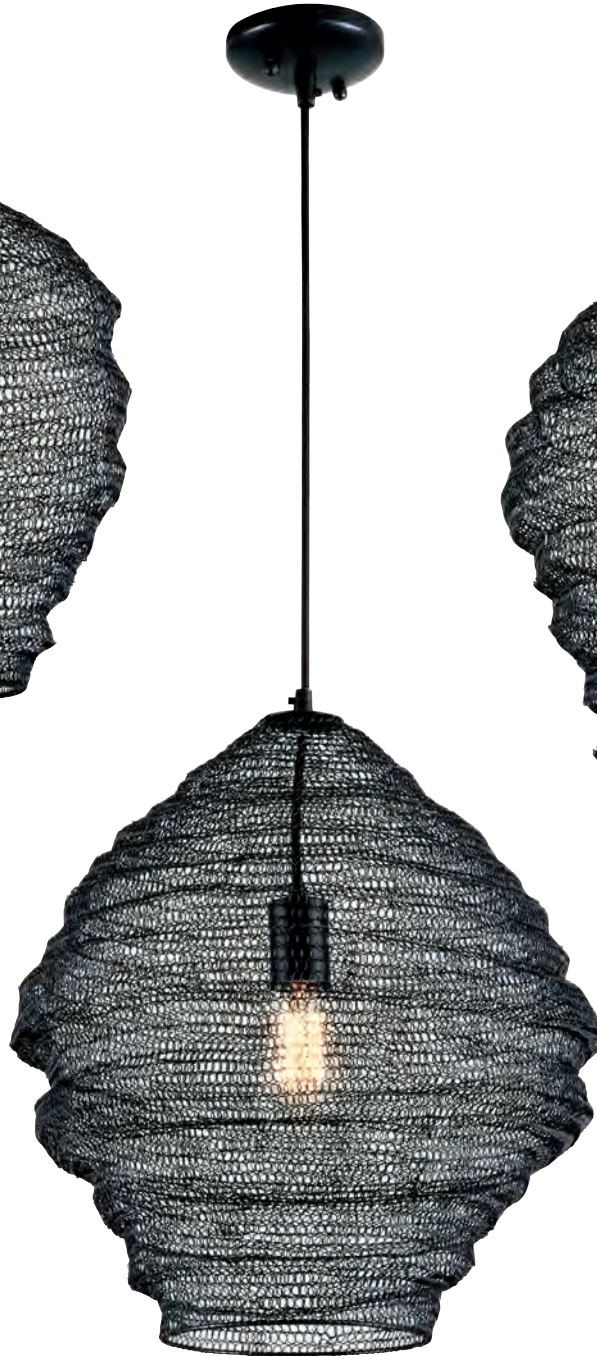

F6772-SBK

ITEM	DIMENSIONS	CANOPY	BULBS	FINISHES
F6772	18"D x 24"H	5"D	1 60 w/m Not Included	Soft Black (SBK)
F6773	13"D x 14"H	5"D	1 60 w/m Not Included	
F6775	12"D x 18"H	5"D	1 60 w/m Not Included	

Includes 10 feet of cloth-covered cord.