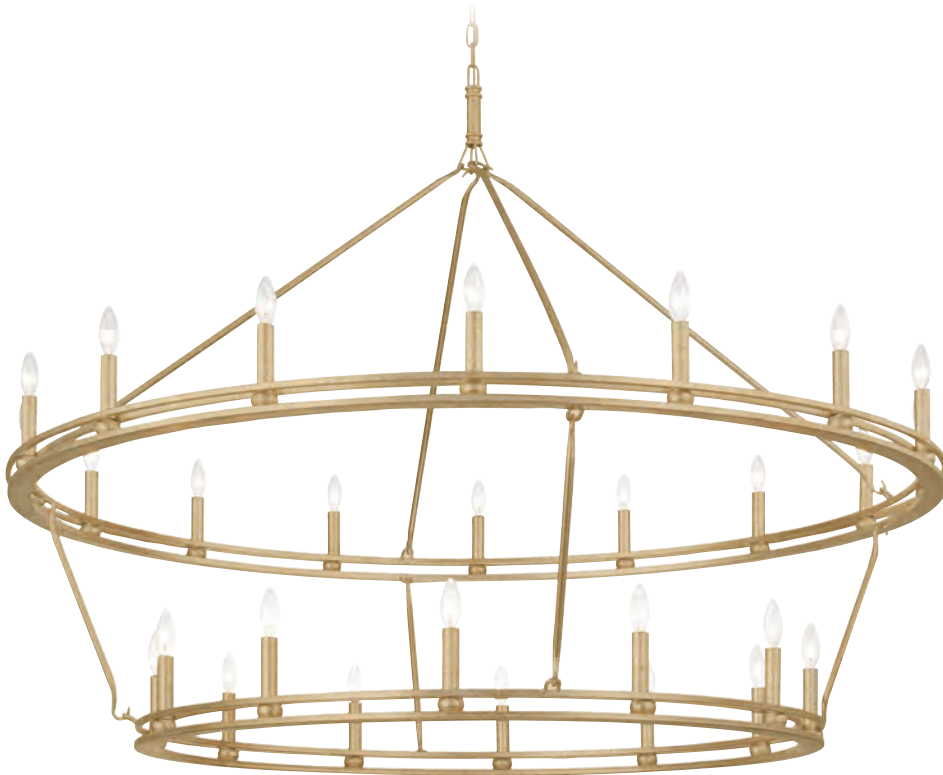

F6245-CPL (SHOWN)
F6235-TBK

TEXTURED BLACK	CHAMPAGNE LEAF	DIMENSIONS	CANOPY	BULBS
F6234-TBK	F6244-CPL	61"D x 39.5"H	5.5"D	16 40 w/c Not Included
F6235-TBK	F6245-CPL	61"D x 49"H	5.5"D	28 25 w/c Not Included

Includes 6 feet of chain.