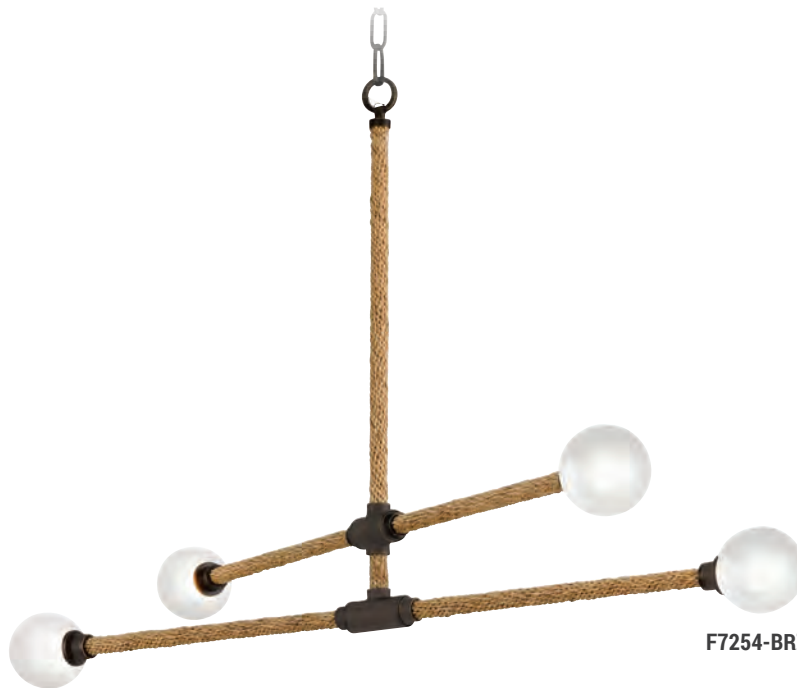

Nomad

F7254-BRZ

ITEM	DIMENSIONS	CANOPY	GLASS	BULBS	FINISHES
F7254	42.75"L x 21"H	6"D	Opal Glossy	4 4W G9 LED BLB-4W-G9 Included	Bronze (BRZ)

Abaca Rope | Includes 6 feet of chain.