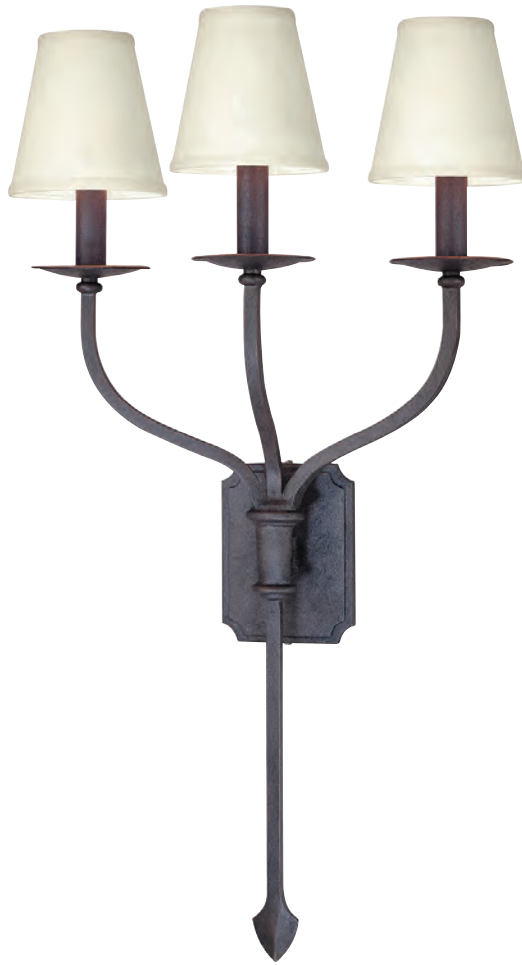

La Brea

B2483-TRN

ITEM	DIMENSIONS	TCD	BACKPLATE	SHADE	MATERIAL	BULBS	FINISHES
B2481	5"W x 30"H x 5.75"E	17.5"	4.5"W x 6"H	3"T x 5"B x 5"H	Linen	1 40 w/c Not Included	Textured Iron (TRN)
B2482	14.5"W x 30"H x 6.25"E	17.5"	4.5"W x 6"H	3"T x 5"B x 5"H	Linen	2 40 w/c Not Included	
B2483	17"W x 30"H x 8"E	17.5"	4.5"W x 6"H	3"T x 5"B x 5"H	Linen	3 40 w/c Not Included