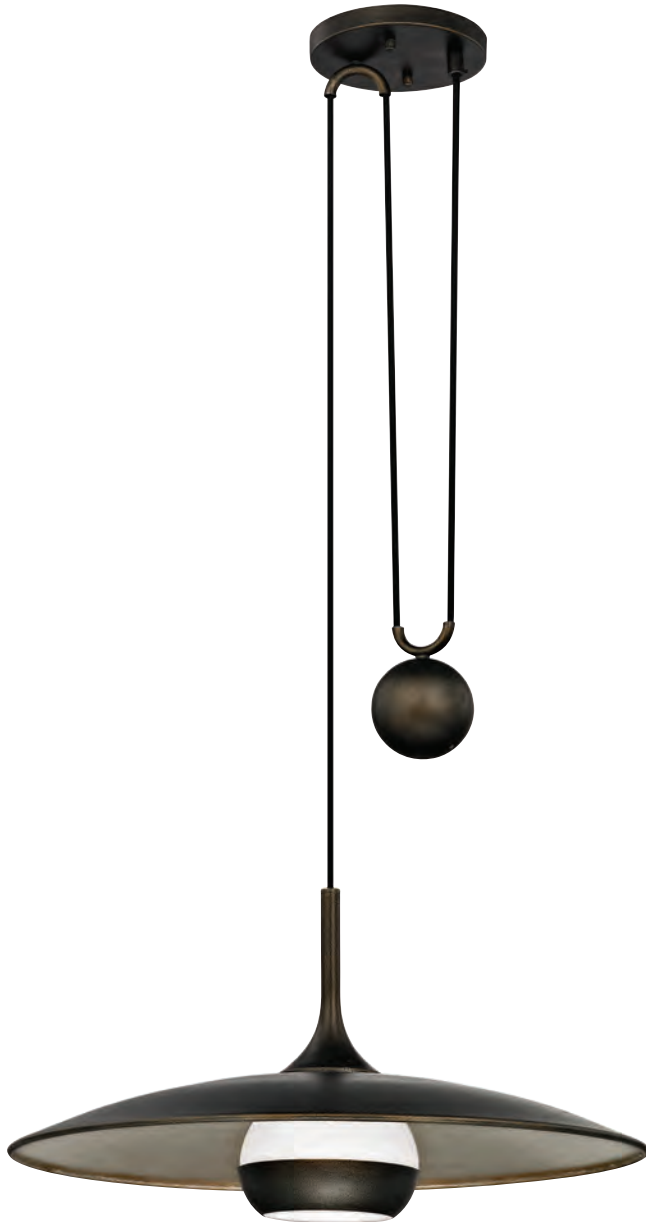

Alchemy

F5865-VBZ/WSL