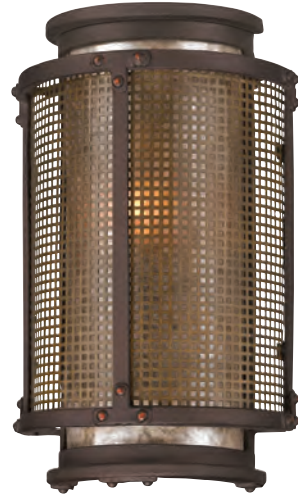

B3271-BRZ/SFB
ADA