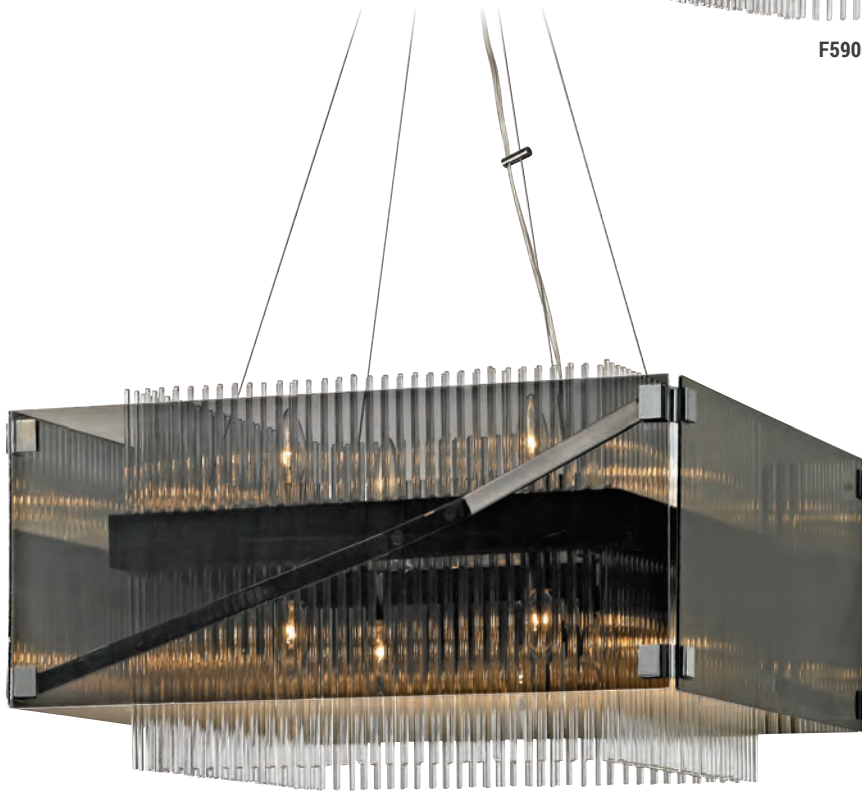

F5906-BRZ/PC

ITEM	DIMENSIONS	CANOPY	GLASS	BULBS	FINISHES
F5905	20.5"W x 25"Min H – 125"Max H	6.25"SQ	Plated Smoke with Clear Glass Rods	8 60 w/c Not Included	Bronze/Polished Chrome (BRZ/PC)
F5906	26.5"W x 25"Min H – 125"Max H	6.25"SQ	Plated Smoke with Clear Glass Rods	8 60 w/c Not Included	

Max H measurement includes 10 feet of aircraft cable suspension.