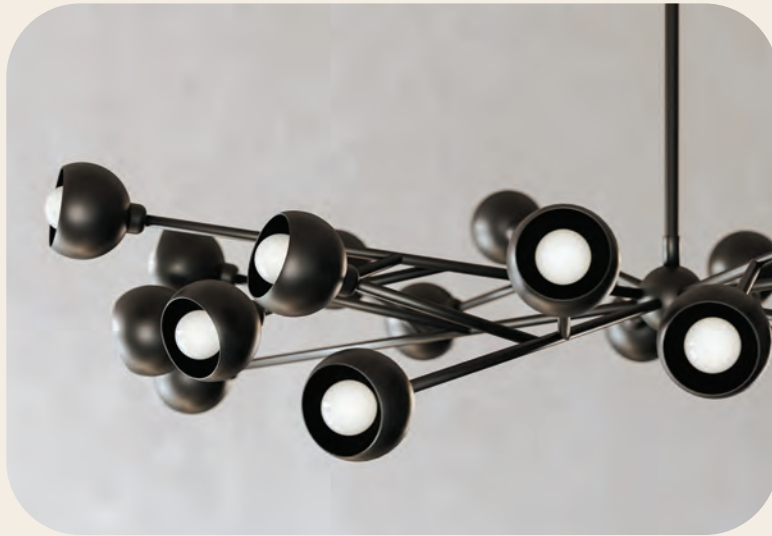

# TROY LIGHTING

Elevating the perfectly-imperfect to create inviting atmospheres of natural comfort.

Our aesthetic is a study in earthy-meets-sophisticated design informed by an updated sensibility that's contemporary and elevated. Our lighting creates warm, comforting environments. We turn homes into swoon-worthy, lived-in sanctuaries.