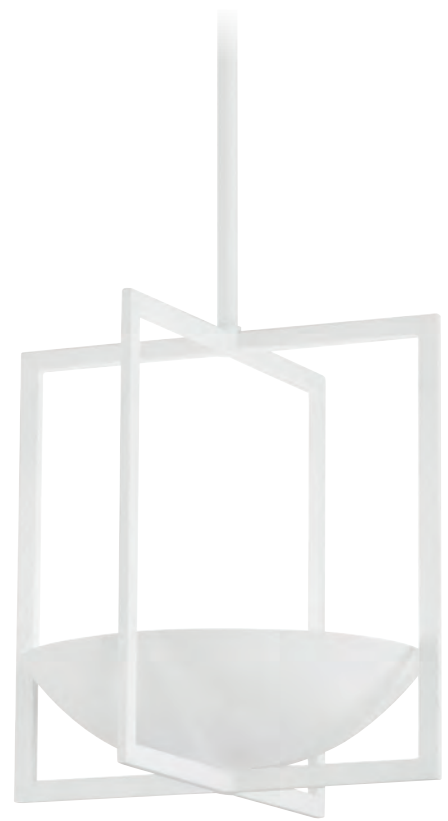

F1117-GSW

ITEM	DIMENSIONS	CANOPY	BULBS	FINISHES
F1117	17"W x 25.5"Min H – 67.5"Max H	4.75"SQ	4 60 w/c Not Included	Gesso White (GSW)
F1119	24"W x 32.5"Min H – 74.5"Max H	4.75"SQ	6 60 w/c Not Included	

Max H measurement includes (1) 6" stem, (2) 12" stems, (1) 18" stem and canopy.