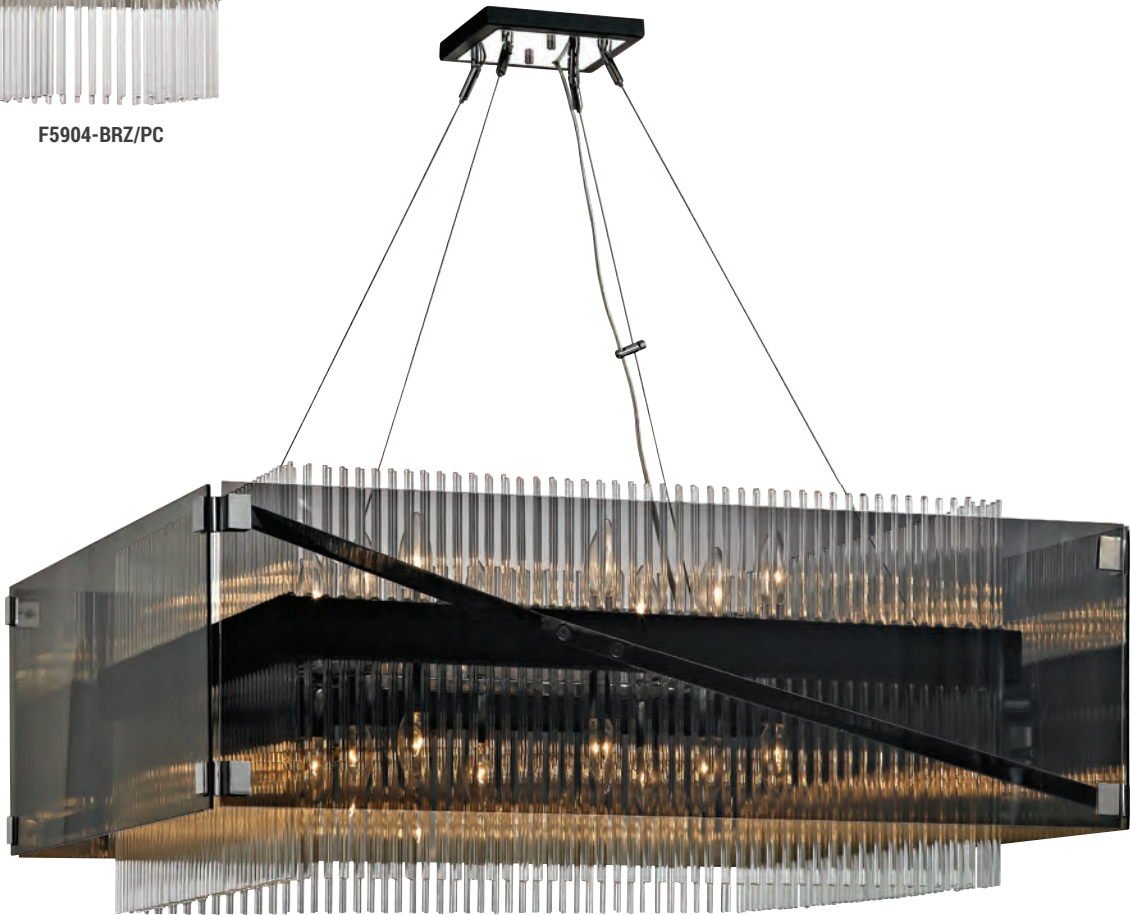

# Copper Mountain

F3105-BRZ/SFB

F3102-BRZ/SFB

ITEM	DIMENSIONS	CANOPY	DIFFUSER	BULBS	FINISHES
F3102	8.5"D x 16.5"H	5.25"D	Silver Mica	1 100 w/m Not Included	Bronze/Soft Off Black (BRZ/SFB)
F3105	26"D x 29"H	5.25"D	Silver Mica	6 60 w/c Not Included	

Includes 6 feet of chain | Height measurement includes optional stem.

# Apollo

F5904-BRZ/PC

F5907-BRZ/PC

ITEM	DIMENSIONS	CANOPY	GLASS	BULBS	FINISHES
F5904	10.5"W x 24.25"Min H – 66.25"Max H	5.5"SQ	Plated Smoke with Clear Glass Rods	2 60 w/c Not Included	Bronze/Polished Chrome (BRZ/PC)
F5907	34.5"W x 25"Min H – 125"Max H	6.25"SQ	Plated Smoke with Clear Glass Rods	16 40 w/c Not Included	