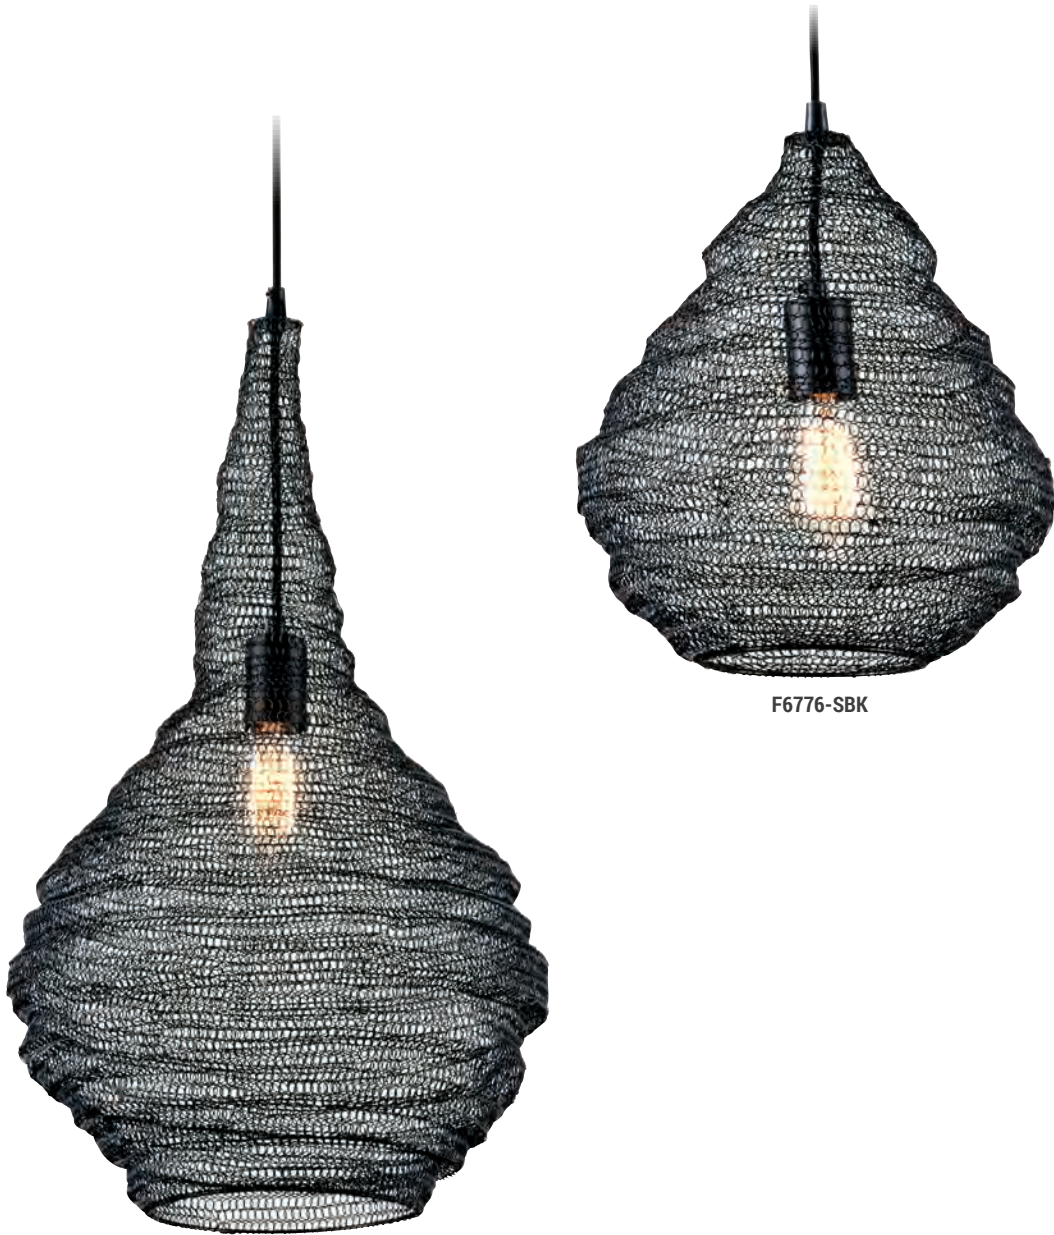

Wabi Sabi

F6771-SBK

F6776-SBK

ITEM	DIMENSIONS	CANOPY	BULBS	FINISHES
F6771	16"D x 28"H	5"D	1 60 w/m Not Included	Soft Black (SBK)
F6776	14"D x 14"H	5"D	1 60 w/m Not Included	

Includes 10 feet of cloth-covered cord.