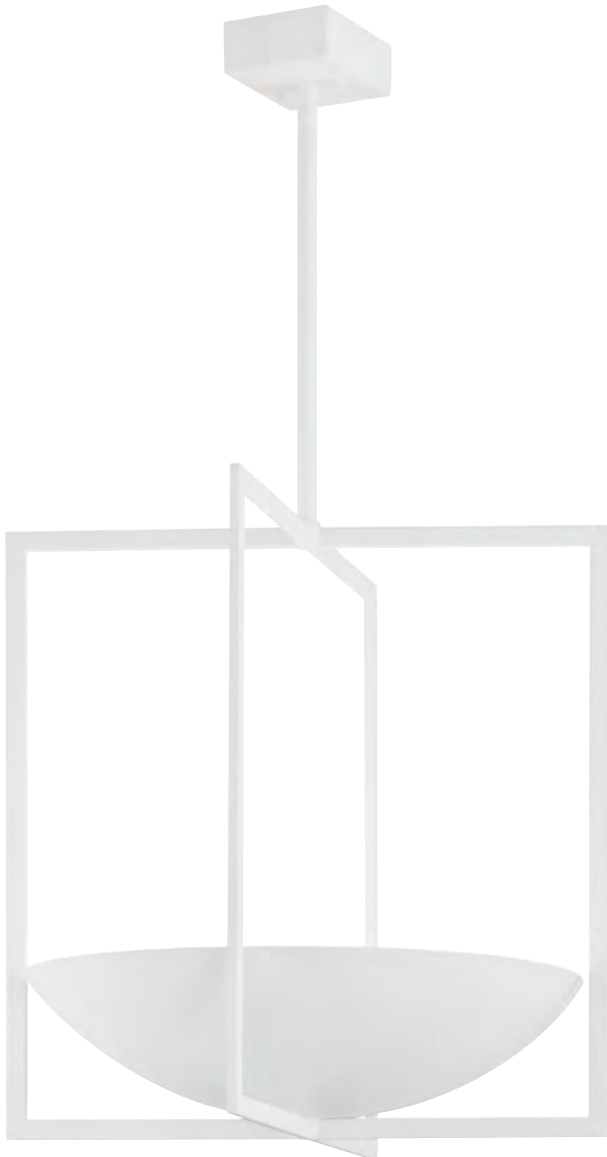

Loki

F1119-GSW