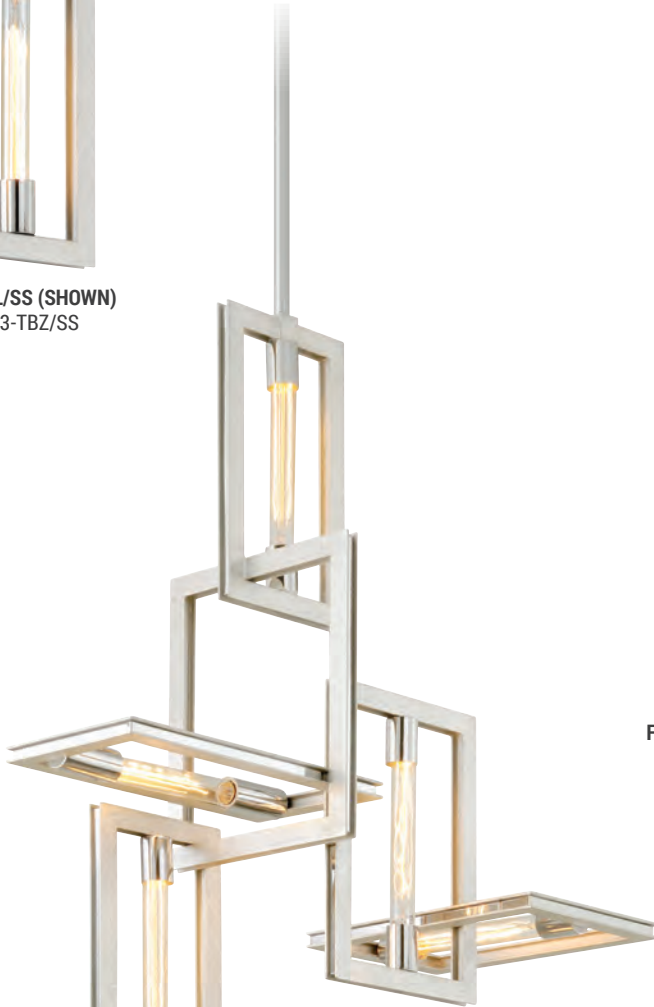

F6184-TBZ/SS (SHOWN)
F7104-SL/SS

F7107-SL/SS (SHOWN)
F6187-TBZ/SS